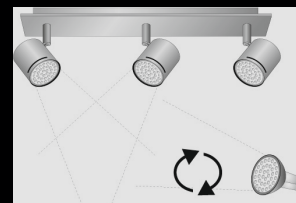

LED-Leuchten mit austauschbaren Leuchtmitteln / Lampes LED avec ampoules remplaçables / LED lights with replaceable bulbs

Aqua Vive Cyprus
Aqua Vive Lanzarote
Aqua Vive Malta
Aqua Santorini

Base Line Spots LED

Brillant Belicia Indoor
Brillant Bente Indoor
Brillant Frieda Indoor
Brillant Jesper & Flat Grill Indoor

Brilloner 1er LED Spot matt-nickel
Brilloner 1er LED Spot titanfarbig
Brilloner 2er LED Spot titanfarbig
Brilloner 3er LED Spot „Sub“
Brilloner 3er LED Spot matt-nickel
Brilloner 3er LED Spot titanfarbig
Brilloner 4er LED Spot matt-nickel
Brilloner 4er LED Spot titanfarbig
Brilloner 6er LED Spot titanfarbig
Brilloner Bad Leuchte Splash
Brilloner LED Deckenleuchte Gold

Casay LED-Badleuchte Caprioli
Casaya Silvia

Eglo Aggius
Eglo Airman
Eglo Almana
Eglo Arborio
Eglo Batista 3
Eglo Bimeda