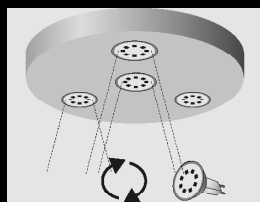

Die folgenden Produkte entsprechen den Kriterien zur Bewertung von ökologischen Farben, Lacke und Lasuren auf Wasserbasis der Kampagne SHOP GREEN und sind im Handel mit dem Hinweis „Shop Green“ gekennzeichnet.

Les produits suivants remplissent les critères sur l'évaluation de peintures, laques et lasures à base d'eau de la campagne SHOP GREEN et sont mis en évidence dans le commerce à l'aide de la mention « Shop Green ».

The following products fulfill the criterias about ecological paints, lacquers and glazes of the campaign SHOP GREEN and are marked in the commerce with the logo "Shop Green".