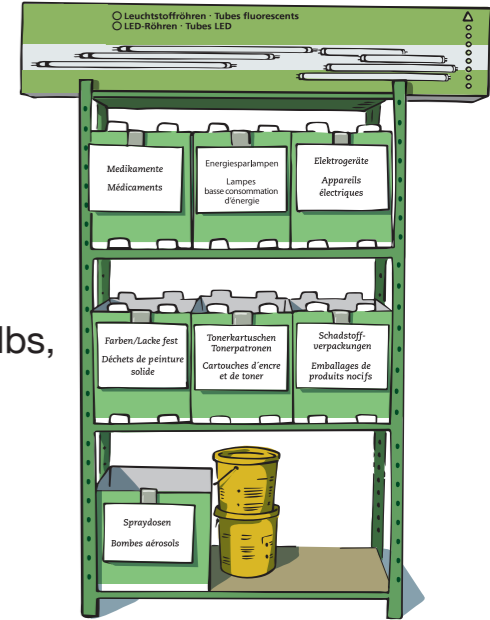

The collection concept

Municipal collection of recyclable materials

- Paper/cardboard
- Hollow glass
- Organic waste

Valorlux (packaging)

- Plastic bottles
- Metal packaging
- Beverage cartons
- Plastic films and bags
- Plastic pots, cups and bowls

SuperDrecksKëscht®

Collections via SDK® fir Bierger, resource centres (recycling centres) and door-to-door waste collections (4x/year)

Dispose of dry batteries according to the safety concept.

Medicine, aerosol cans,
Ink and toner cartridges,
Cooking oils and fats,
Hazardous material packaging,
Fluorescent lamps,
Energy-saving light bulbs,
Small electrical appliances,
Paint / Varnish