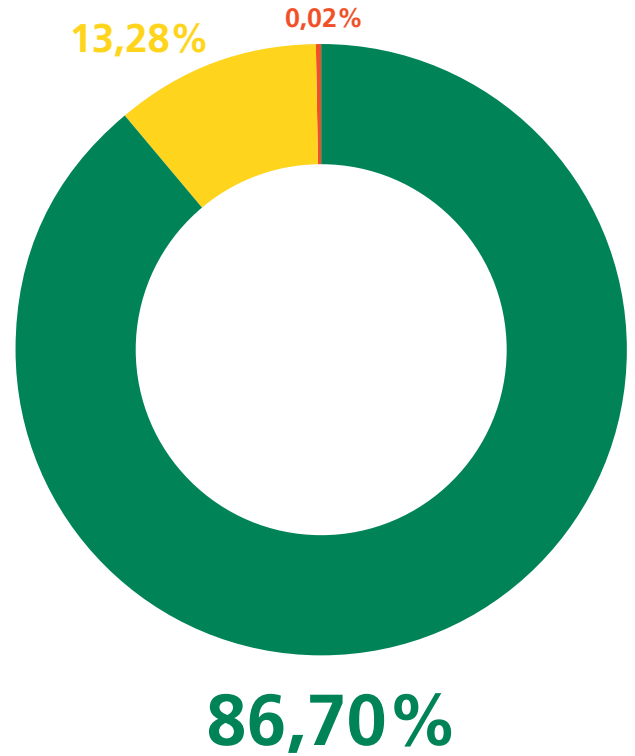

Plastic packaging (PP) (DVD boxes)

Resources potential

Product receiver:
Grannex Recycling-Technik GmbH & Co. KG
www.grannex.de

- Raw material use:
  - preparation for reuse
  - material recycling

- Energetic use:
  - production of a substitute fuel
  - energetic recovery

- Landfill / incineration / losts:
  - landfill
  - incineration
  - losts

Most important output streams

Raw material use:

Regranulate PP

Energetic use:

Dust losses

Landfill / incineration / losts:

Losts