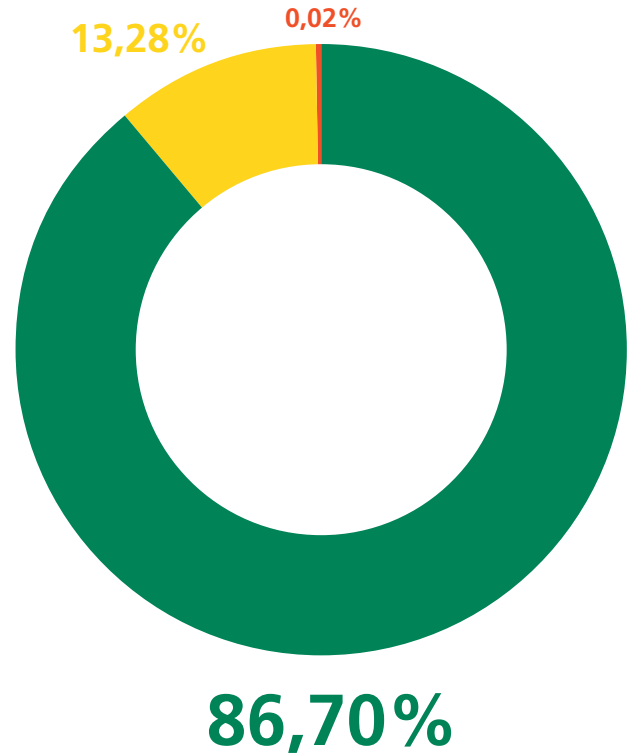

Plastic packaging (PP) (DVD boxes)

Resources potential

Product receiver:
Grannex Recycling-Technik GmbH & Co. KG
www.grannex.de

- Raw material use:
  - preparation for reuse
  - material recycling

- Energetic use:
  - production of a substitute fuel
  - energetic recovery

- Landfill / incineration / losts:
  - landfill
  - incineration
  - losts

Most important output streams

Raw material use:

Regranulate PP

Energetic use:

Dust losses

Landfill / incineration / losts:

Losts