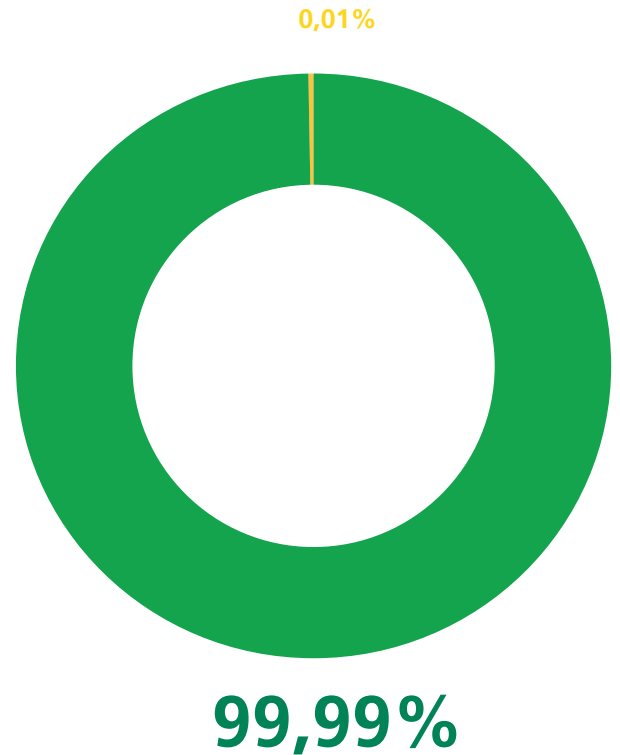

Cable (copper) - Resources potential

Product receiver:
 Straub Metallhandelsgesellschaft mbH, D-66679 Niederlosheim
 www.straub-metallhandel.de

- Raw material use:
 - material recycling
 - preparation for re-use

- Energetic use:
 - production of a substitute fuel
 - energy recovery

- Landfill/incineration/losses:
 - landfill
 - incineration
 - losses

Most important output streams

Raw material use:

Copper

Aluminum

Iron

PVC-regrind
 Energetic use:

Fiber optic cable

Landfill/incineration/losses:

Cable trays (diverse)

DEM-SDK/LU-199601-08.2023-001