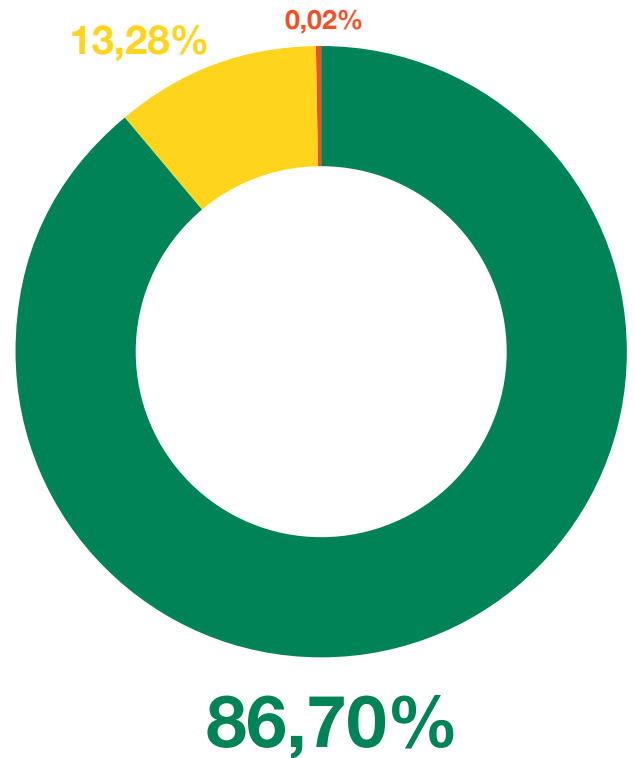

Plastic packaging (PP) (DVD boxes)

Resources potential

Product receiver:
Grannex Recycling-Technik GmbH & Co. KG
www.grannex.de

- Raw material use:
  - preparation for reuse
  - material recycling

- Energetic use:
  - production of a substitute fuel
  - energetic recovery

- Landfill / incineration / losts:
  - landfill
  - incineration
  - losts

Most important output streams

Raw material use:

Regranulate PP

Energetic use:

Dust losses

Landfill / incineration / losts:

Losts