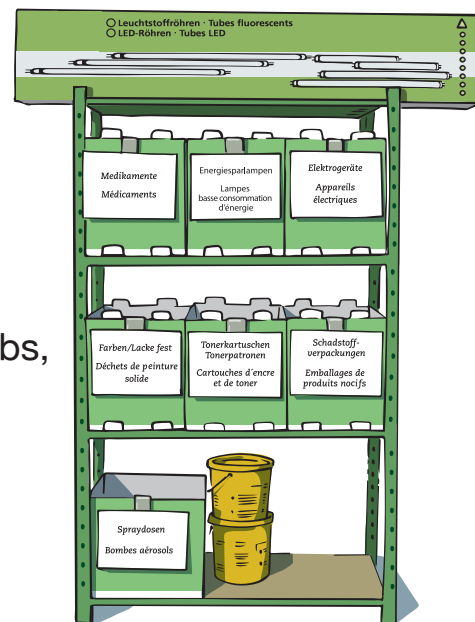

SuperDrecksKëscht®

Collections via SDK® fir Bierger, resource centres (recycling centres) and door-to-door waste collections (4x/year)

Dispose of dry batteries according to the safety concept.

Medicine, aerosol cans,
Ink and toner cartridges,
Cooking oils and fats,
Hazardous material
packaging,
Fluorescent lamps,
Energy-saving light bulbs,
Small electrical
appliances,
Paint / Varnish