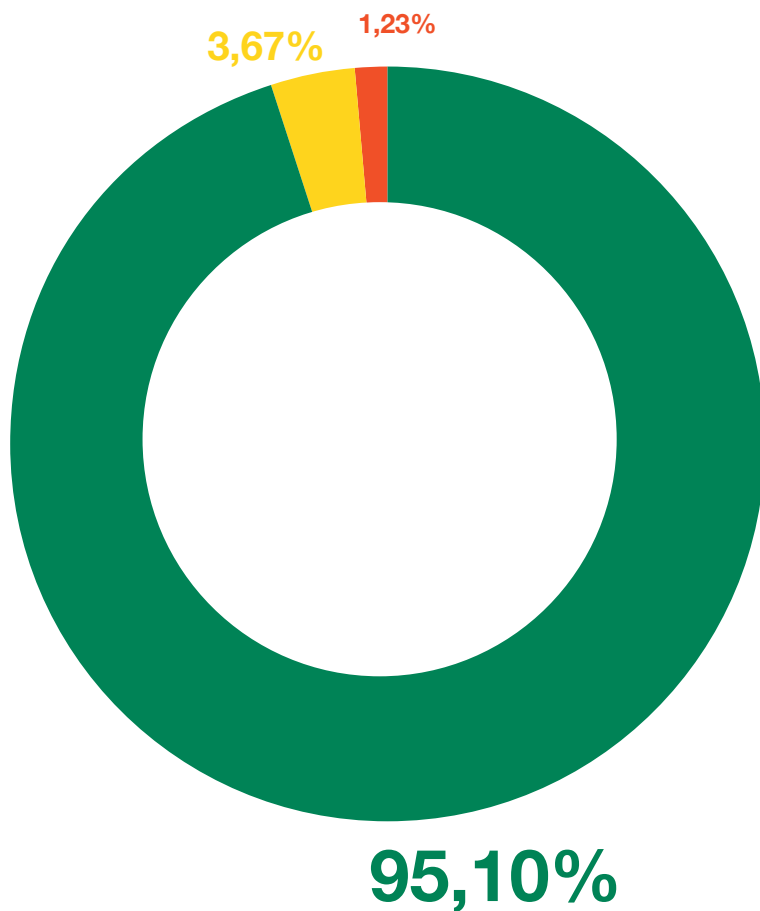

Data carriers (vinyl records)

Resources potential

Product receiver:
Newcycle
www.newcycle.de

newcycle
the sustainability company

- Raw material use:
 - preparation for reuse
 - material recycling

- Energetic use:
 - production of a substitute fuel
 - energetic recovery

- Landfill / incineration / losts:
 - landfill
 - incineration
 - losts

Most important output streams

Raw material use:

PVC regrind

Energetic use:

Paper etc.

Landfill / incineration / losts:

Filter loss