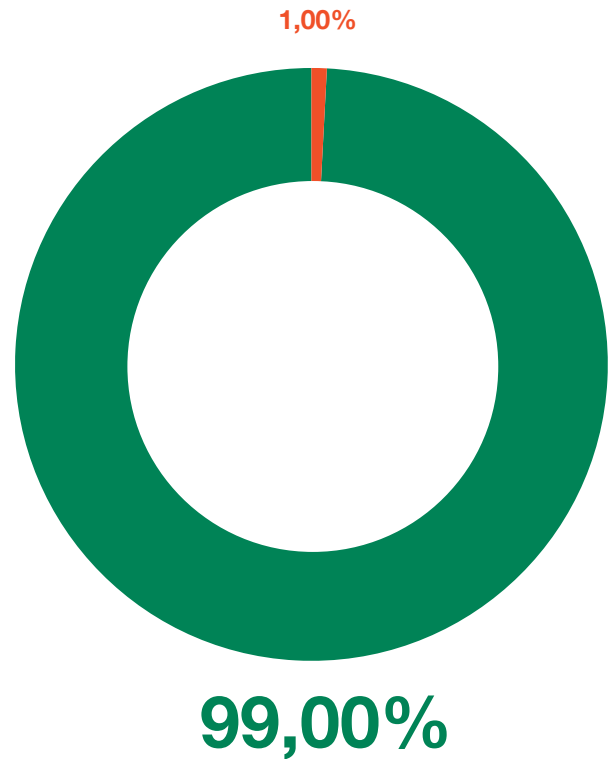

Plastic packaging (PS) (DVD boxes)

Resources potential

Product receiver:
Newcycle
www.newcycle.de