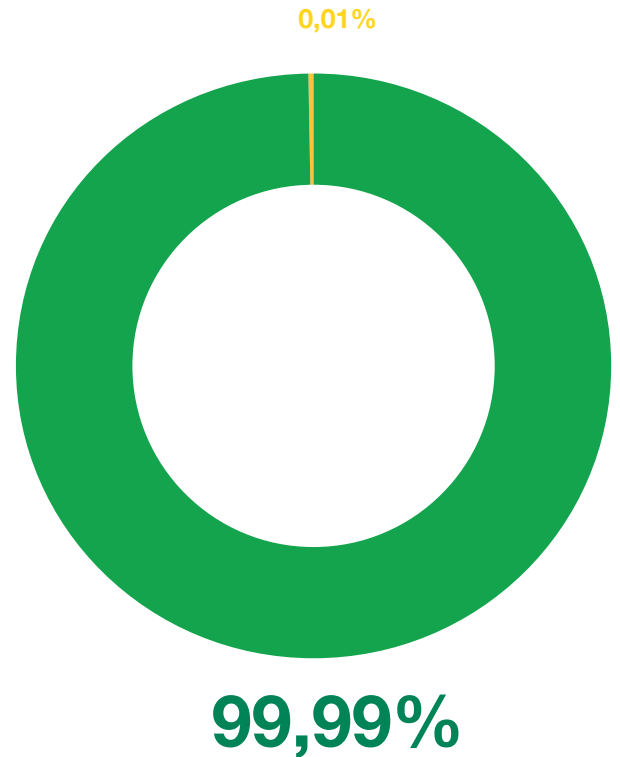

Cable (copper) - Resources potential

Product receiver:
 Straub Metallhandelsgesellschaft mbH, D-66679 Niederlosheim
 www.straub-metallhandel.de

- Raw material use:
 - material recycling
 - preparation for re-use

- Energetic use:
 - production of a substitute fuel
 - energy recovery

- Landfill/incineration/losses:
 - landfill
 - incineration
 - losses

Most important output streams

Raw material use:

Copper

Aluminum

Iron

PVC-regrind
 Energetic use:

Fiber optic cable

Landfill/incineration/losses:

Cable trays (diverse)

DEM-SDK/LU-199601-01.2025-001